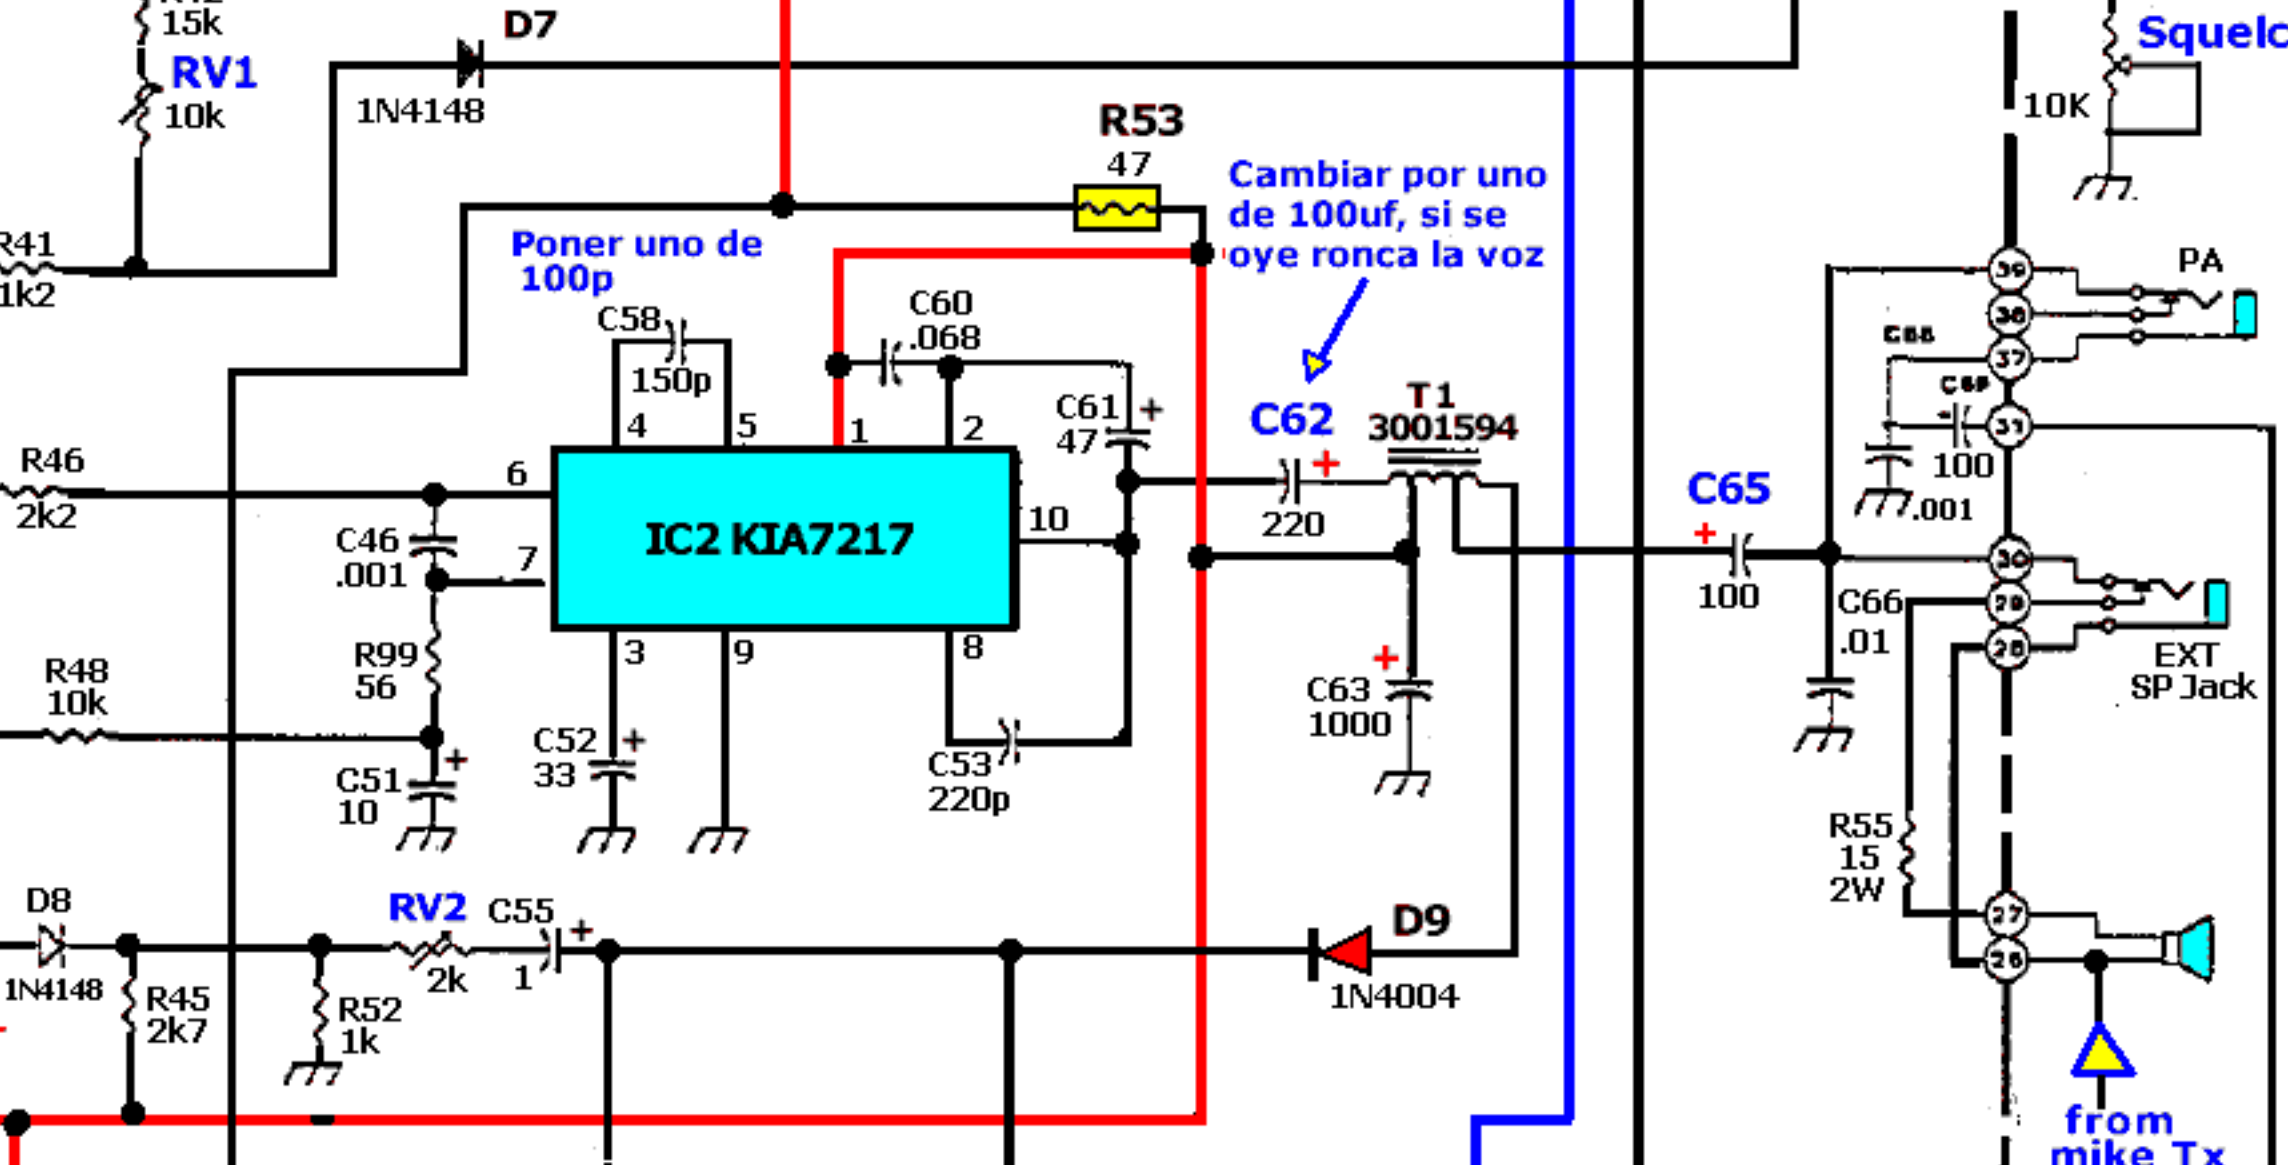

Chassis
411155

Cobra 19DX II

to Speaker

UP
Down

TX
Lamp

Micro
Tx
Ch9
Unir
Unir
al amp
Vol
CB
PA

VOLUME

POWER

Squelch

from mike Tx

FUSE 2A
POWER
DC13.8V