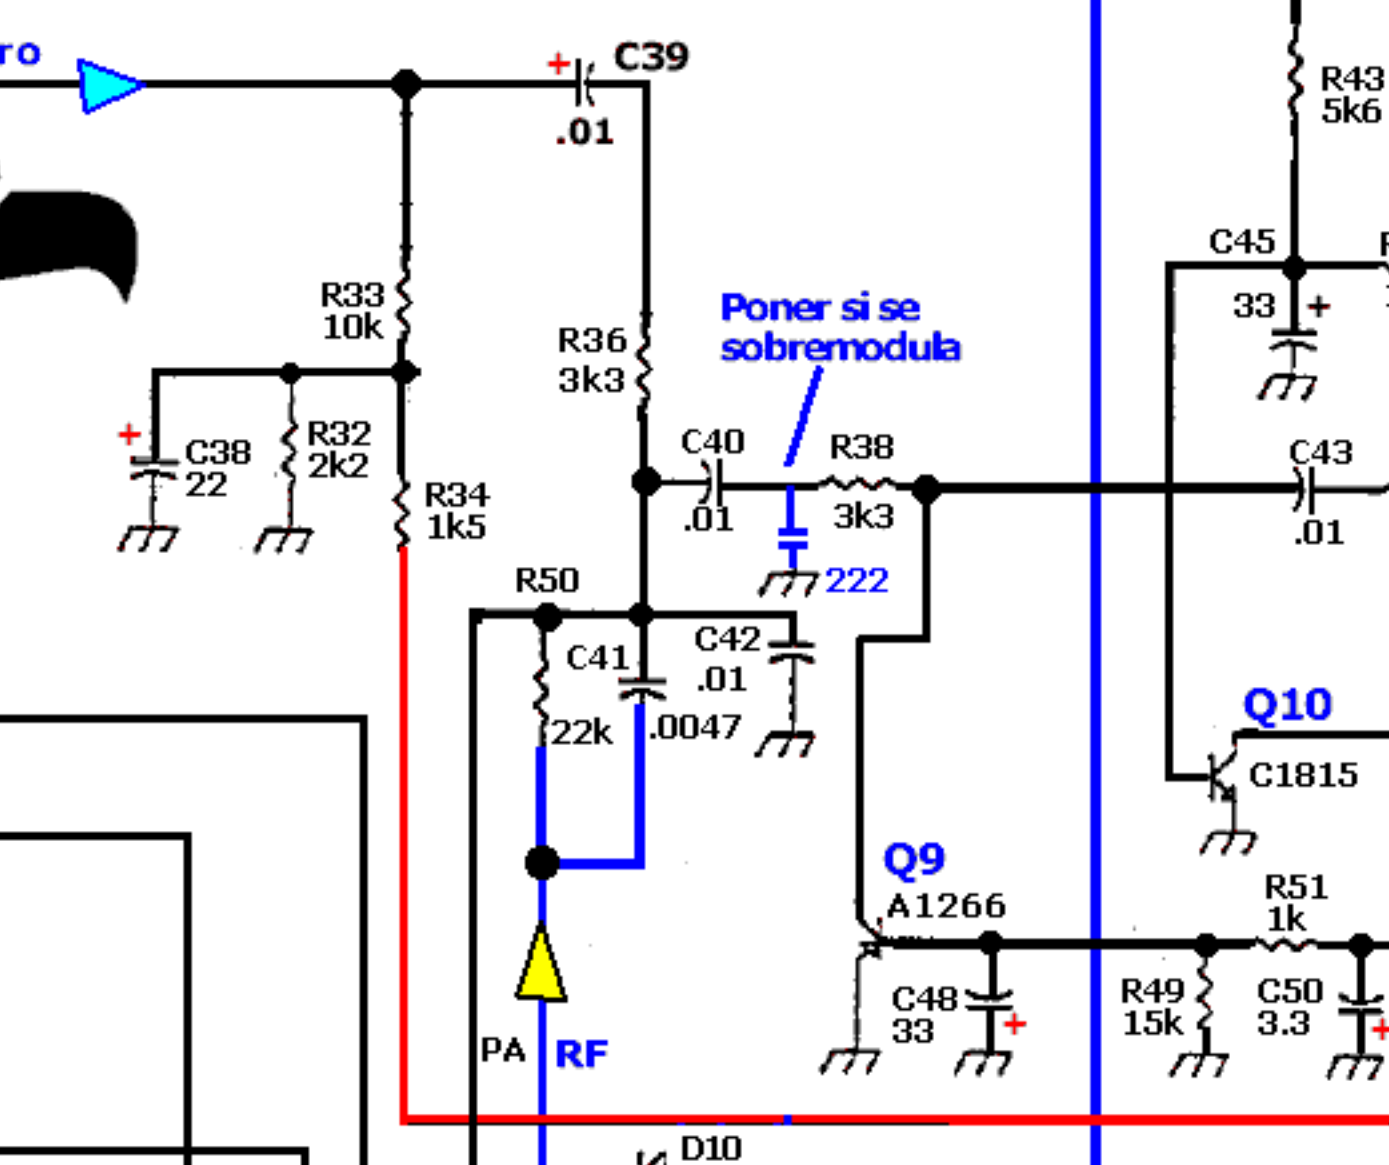

Chassis
411155

Cobra 19DX II

to Speaker

UP
Down

TX
Lamp

Micro
Tx
Ch9
Unir
Unir
al amp
Vol
CB
PA

VOLUME

POWER

Squelch

from mike Tx

FUSE 2A
POWER
DC13.8V