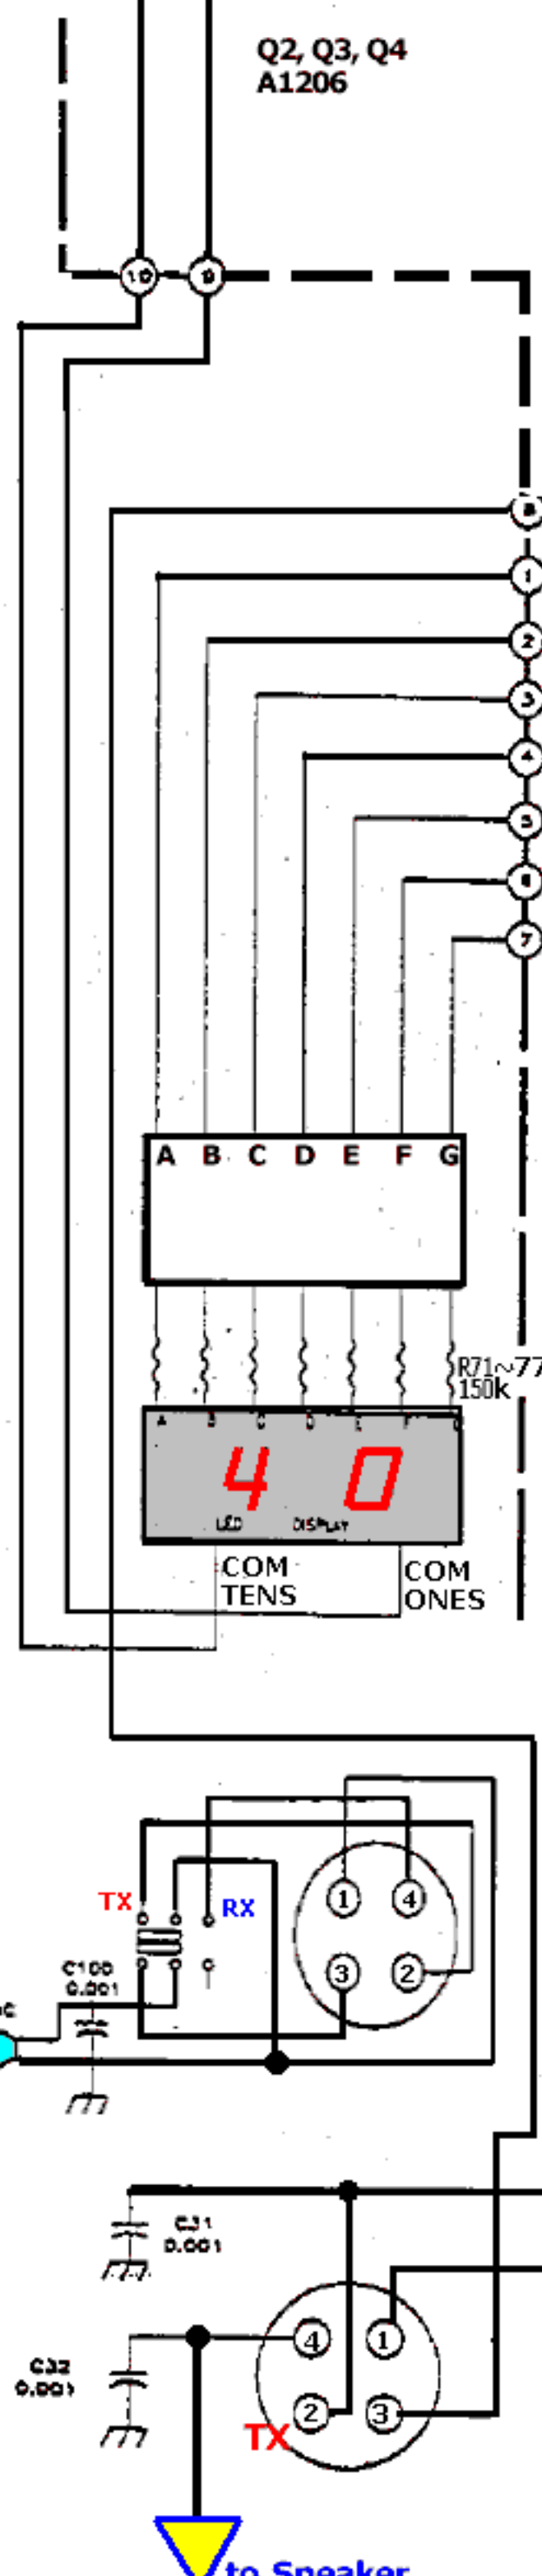

Chassis
411155

Cobra 19DX II

to Speaker

UP
Down

TX
Lamp

Micro
Tx
Ch9
Unir
Unir
al amp
Vol
CB
PA

VOLUME

POWER

Squelch

from mike Tx

FUSE 2A
POWER
DC13.8V