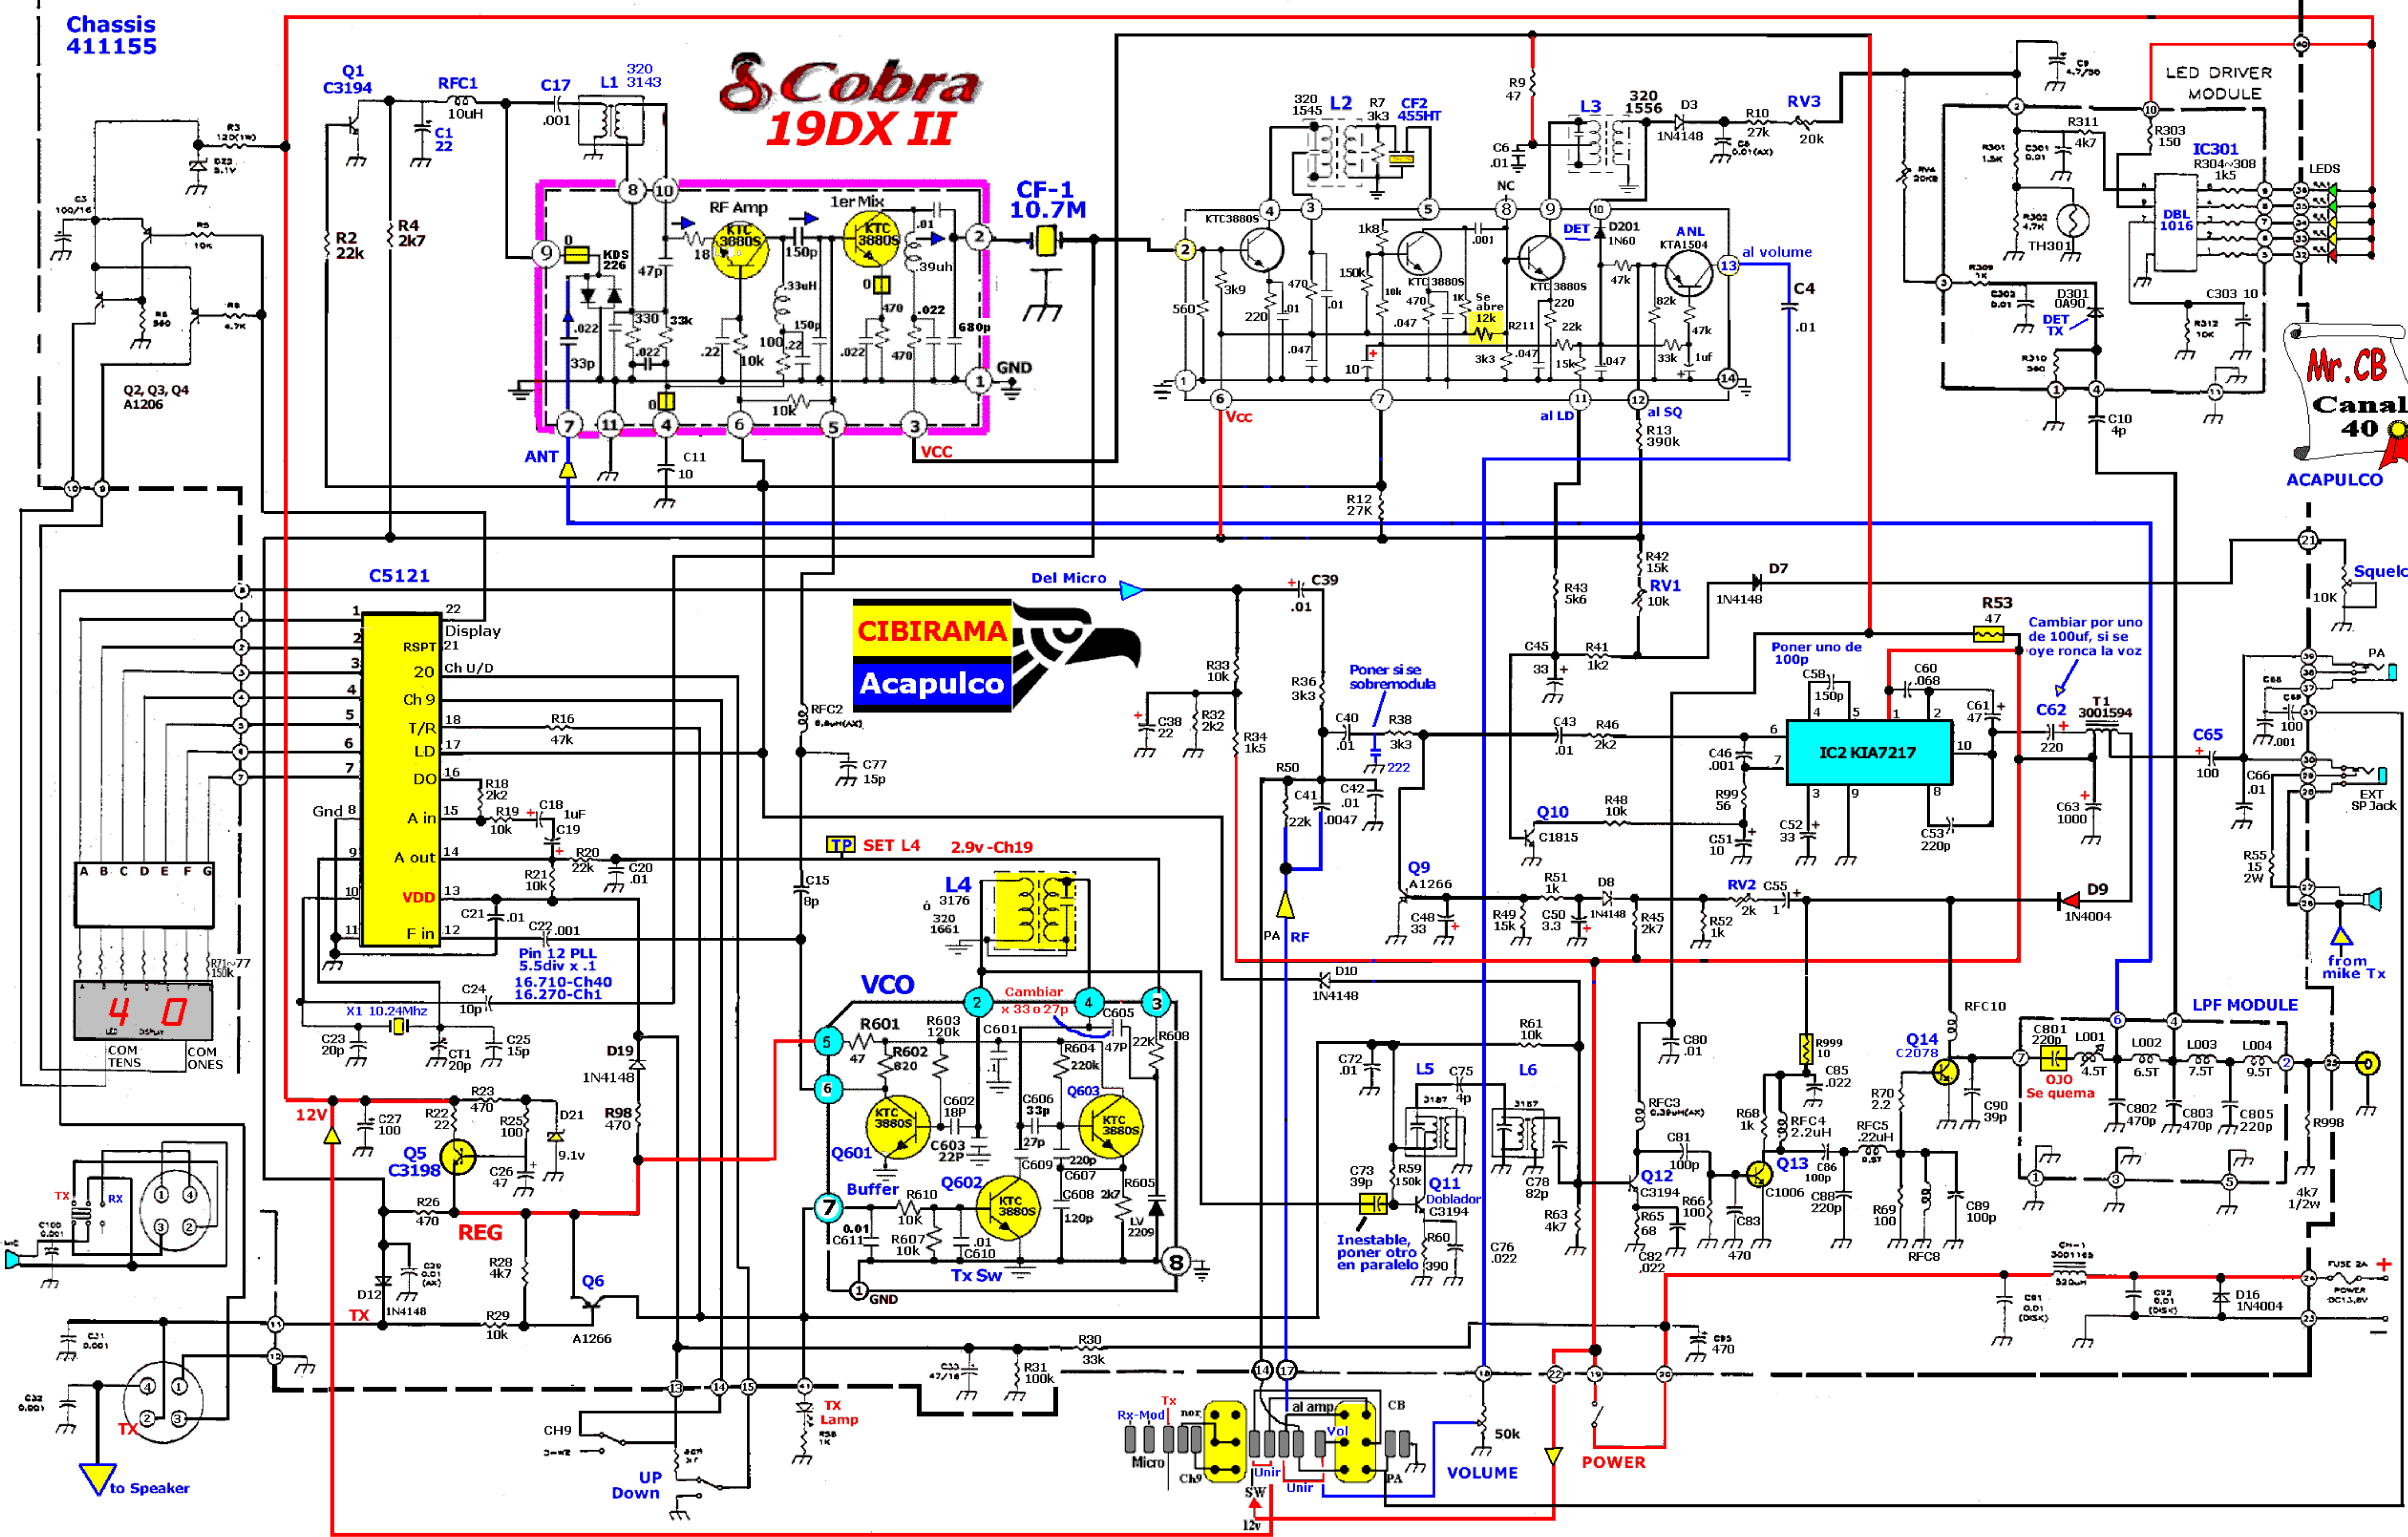

Chassis
411155

Cobra 19DX II

to Speaker

UP
Down

TX
Lamp

Micro
Tx
Ch9
Unir
Unir
al amp
Vol
CB
PA

VOLUME

POWER

Squelch

from mike Tx

FUSE 2A
POWER
DC13.8V