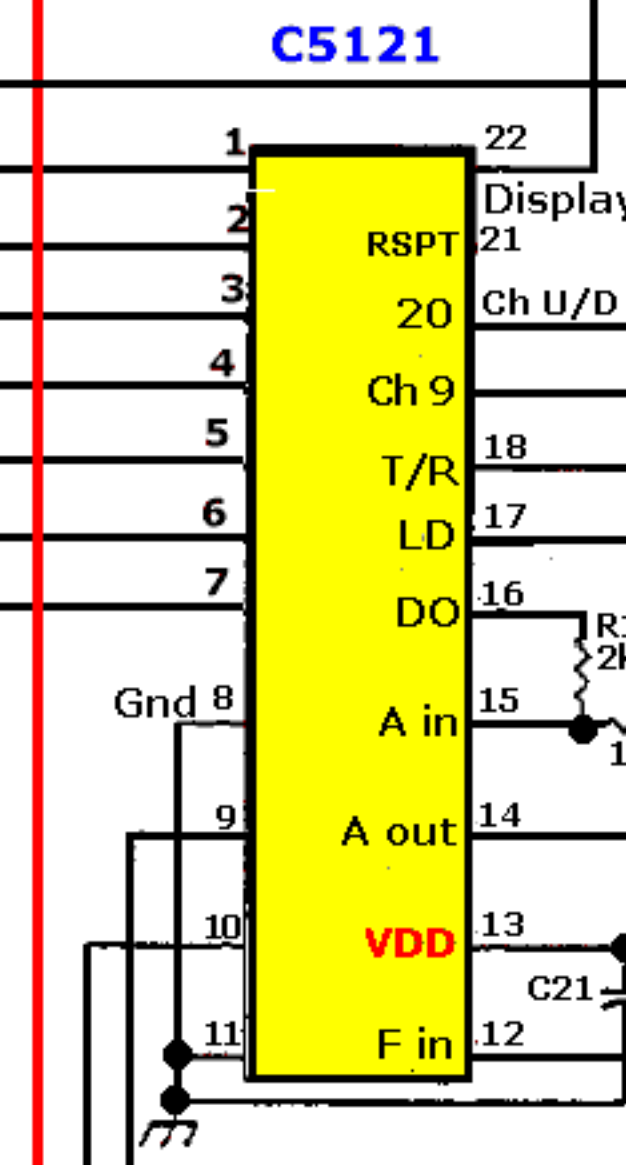

Chassis
411155

Cobra 19DX II

to Speaker

UP
Down

TX
Lamp

Micro
Tx
Ch9
Unir
Unir
al amp
Vol
CB
PA

VOLUME

POWER

Squelch

from mike Tx

FUSE 2A
POWER
DC13.8V