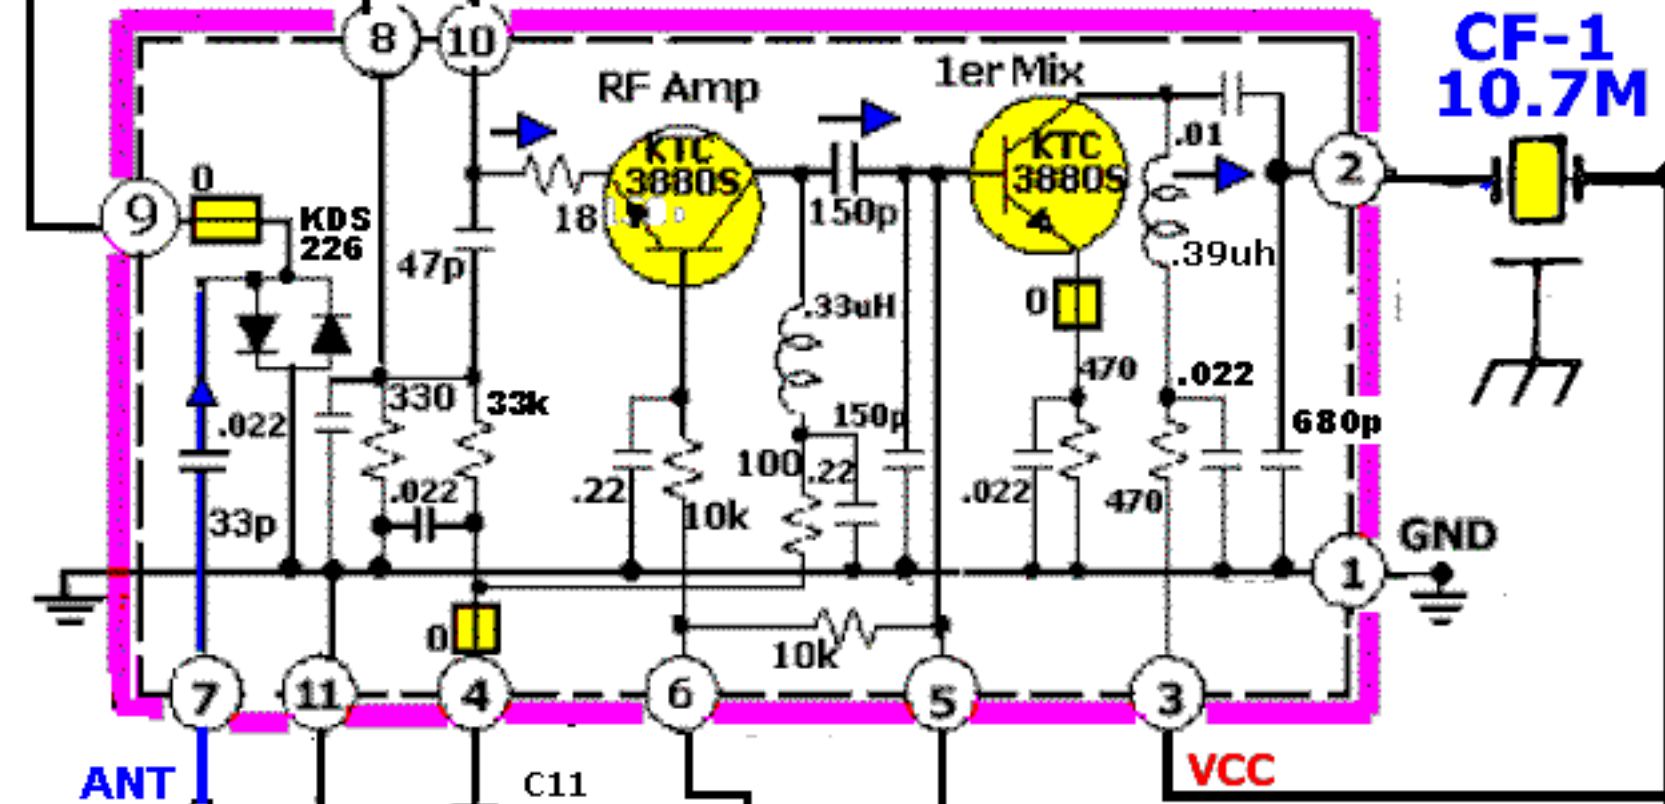

Chassis
411155

Cobra 19DX II

to Speaker

UP
Down

TX
Lamp

Micro
Tx
Ch9
Unir
Unir
al amp
Vol
CB
PA

VOLUME

POWER

Squelch

from mike Tx

FUSE 2A
POWER
DC13.8V